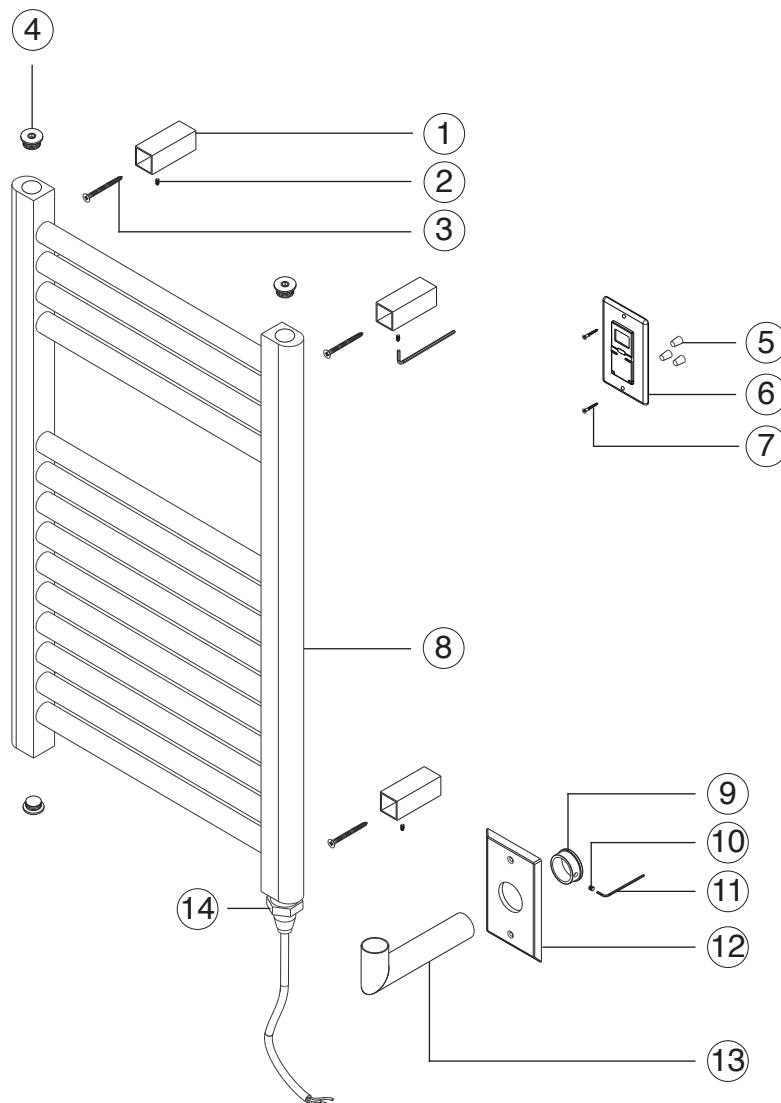

WE RECOMMEND THAT AT LEAST
2 OF THE WALL BRACKETS ARE
SECURED INTO A STUD OR BACKER

INSTALLATION STEPS

STEP 3

STEP 4

artos[®]

M06845W

denby towel warmer,
hardwired

INSTALLATION STEPS

STEP 5

STEP 6

artos[®]

M06845W

denby towel warmer,
hardwired

PARTS BREAKDOWN

- ① **WALL BRACKET(4)** M06845W XP1
- ② **BRACKET SET SCREW(4)** M06845W XP2
- ③ **BRACKET SCREW(4)** M06845W XP3
- ④ **BLANKING CAP(3)** M06845W XP4
- ⑤ **WIRE NUTS(3)** M06845W XP5
- ⑥ **TIMER** M06845W XP6
- ⑦ **TIMER SCREWS(2)** M06845W XP7
- ⑧ **TOWEL WARMER** M06845W XP8
- ⑨ **ELBOW SECURING SLEEVE** M06845W XP9