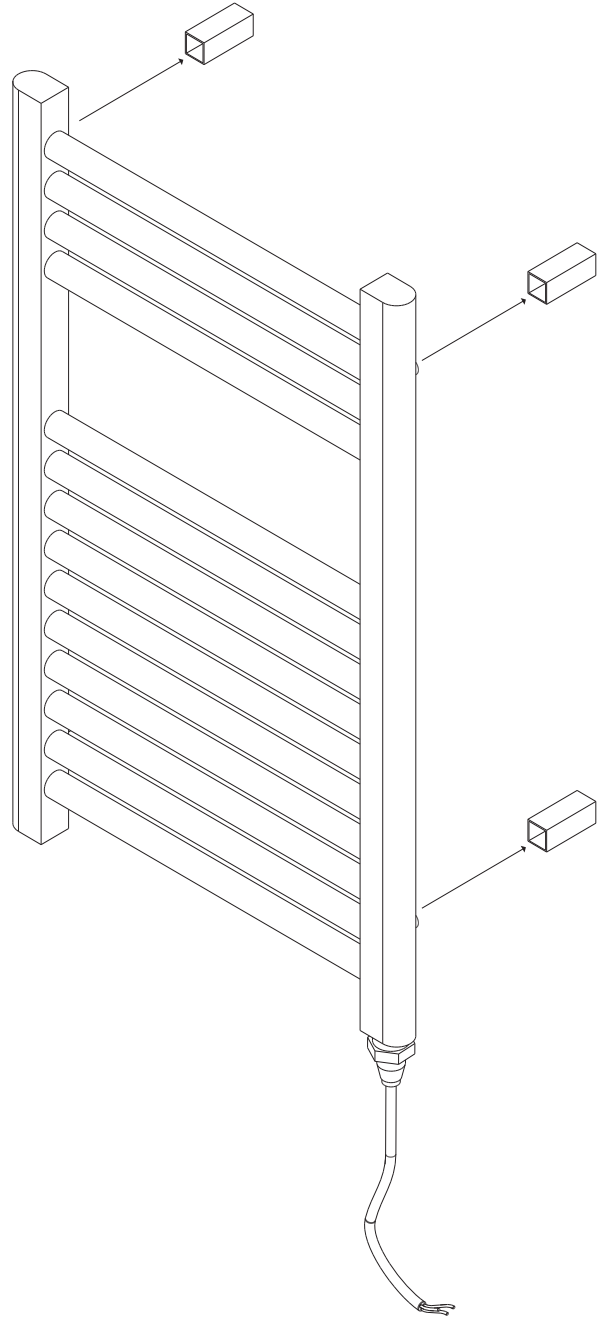

PRODUCT DIMENSIONS

denby towel warmer,
hardwired

artos[®]

M06845W

denby towel warmer,
hardwired

STEP 1

*DIMENSIONS ARE APPROXIMATE FOR
BLOCKING PURPOSES, PLEASE MEASURE UNIT

STEP 2

WE RECOMMEND THAT AT LEAST
2 OF THE WALL BRACKETS ARE
SECURED INTO A STUD OR BACKER

INSTALLATION STEPS

STEP 3

STEP 4

artos[®]

M06845W

denby towel warmer,
hardwired

INSTALLATION STEPS

STEP 5

STEP 6

artos[®]

M06845W

denby towel warmer,
hardwired

PARTS BREAKDOWN

- ① **WALL BRACKET(4)** M06845W XP1
- ② **BRACKET SET SCREW(4)** M06845W XP2
- ③ **BRACKET SCREW(4)** M06845W XP3
- ④ **BLANKING CAP(3)** M06845W XP4
- ⑤ **WIRE NUTS(3)** M06845W XP5
- ⑥ **TIMER** M06845W XP6
- ⑦ **TIMER SCREWS(2)** M06845W XP7
- ⑧ **TOWEL WARMER** M06845W XP8
- ⑨ **ELBOW SECURING SLEEVE** M06845W XP9