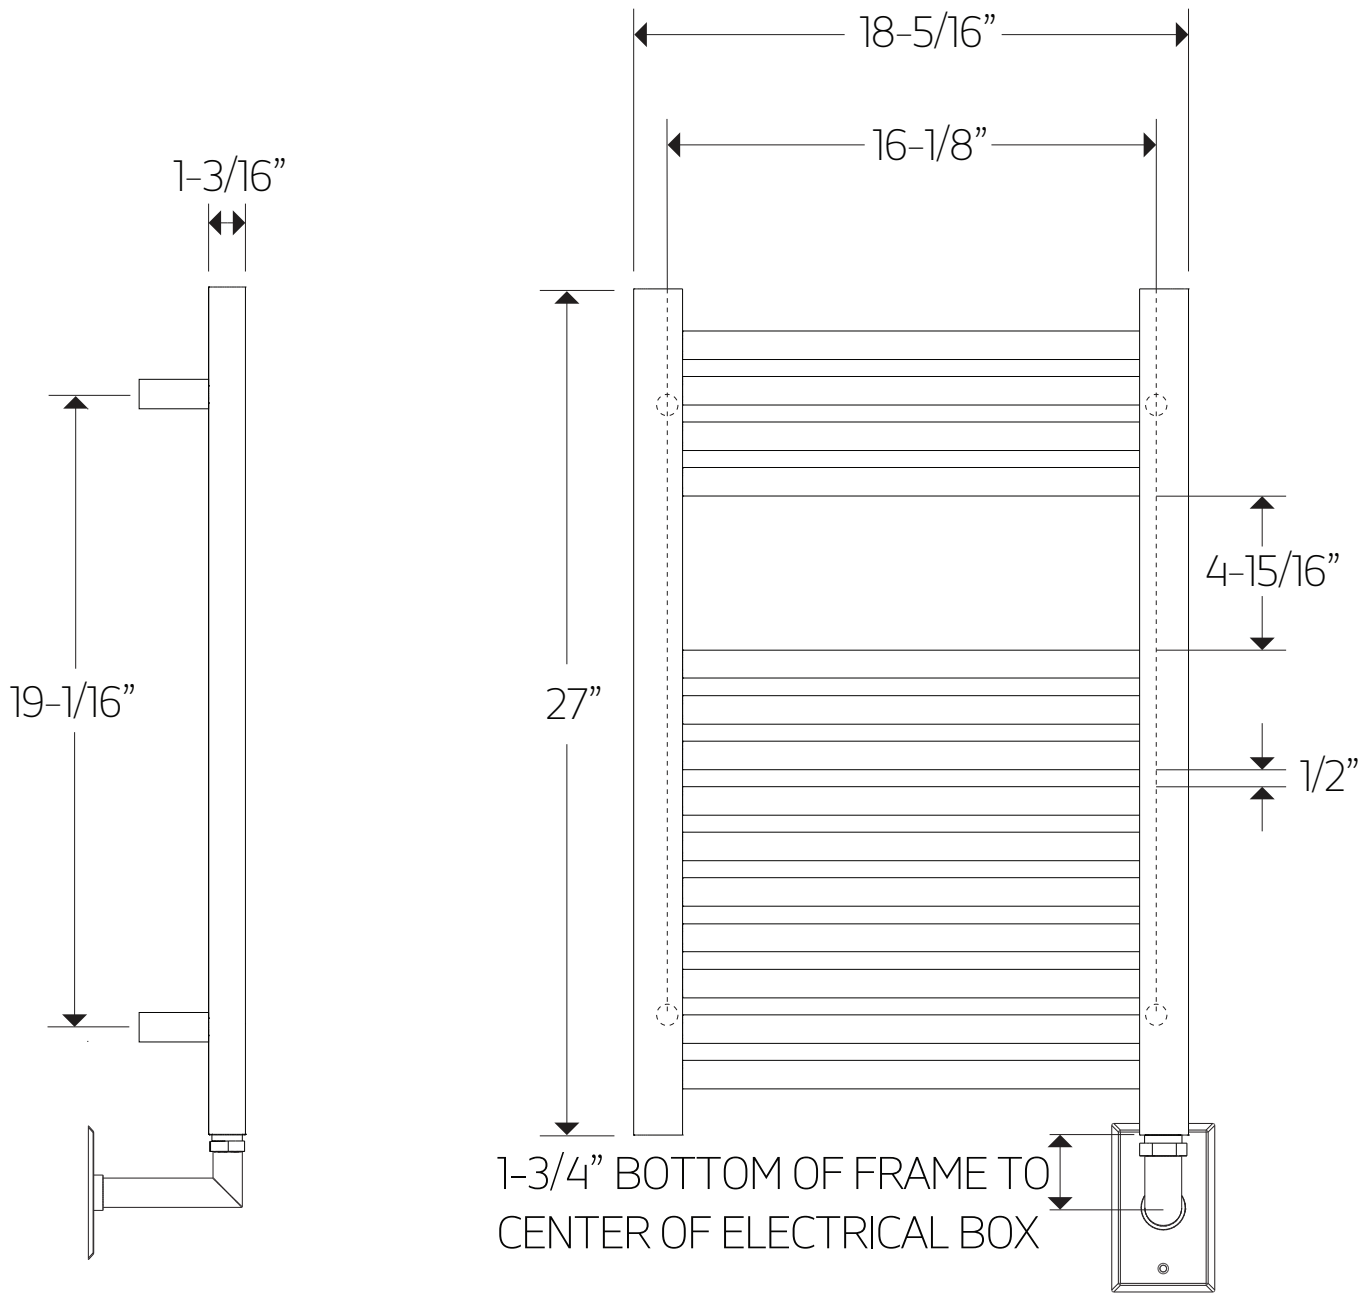

PRODUCT DIMENSIONS

denby towel warmer,
hardwired

artos[®]

M06845W

denby towel warmer,
hardwired

STEP 1

*DIMENSIONS ARE APPROXIMATE FOR
BLOCKING PURPOSES, PLEASE MEASURE UNIT

STEP 2