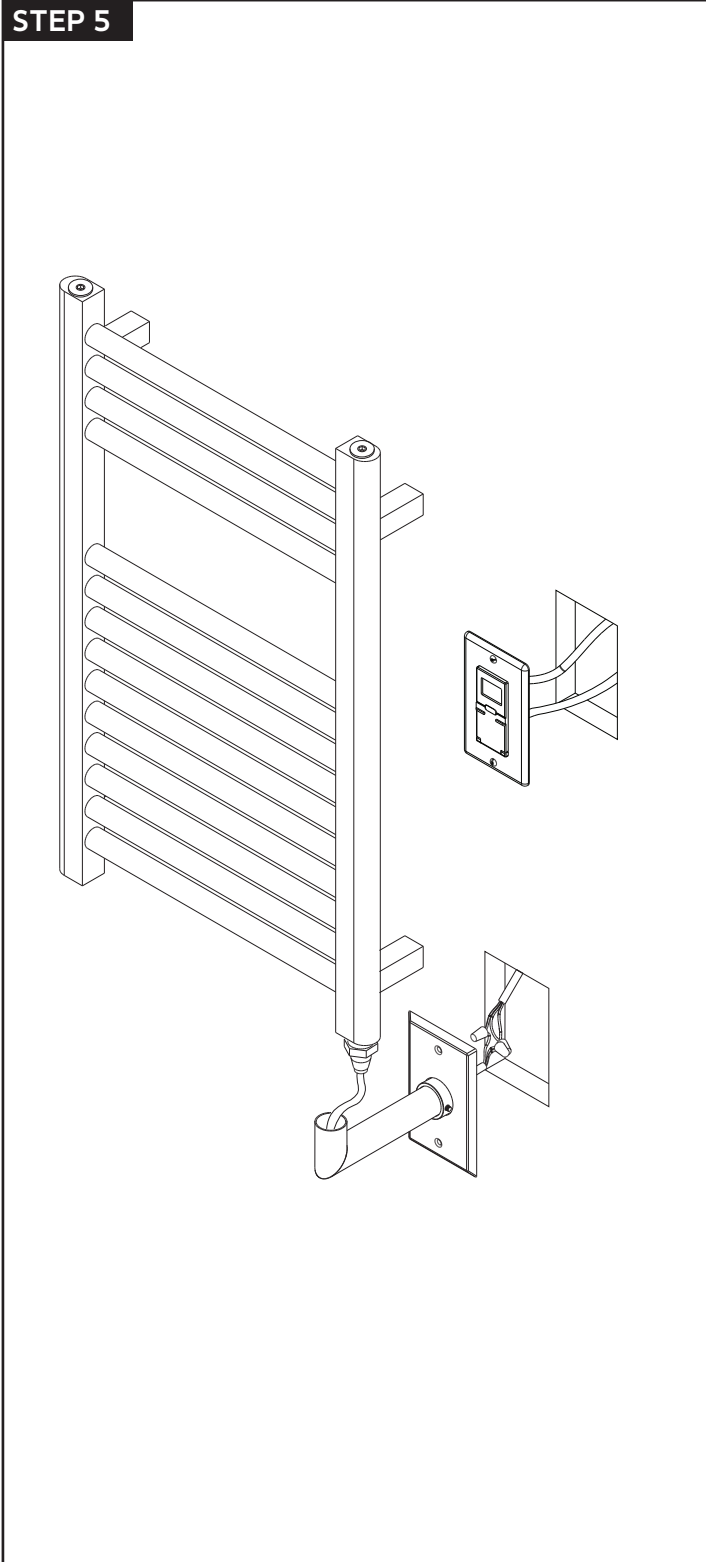

WE RECOMMEND THAT AT LEAST
2 OF THE WALL BRACKETS ARE
SECURED INTO A STUD OR BACKER

INSTALLATION STEPS

STEP 3

STEP 4

artos[®]

M06845W

denby towel warmer,
hardwired

INSTALLATION STEPS

STEP 5

STEP 6

artos[®]

M06845W

denby towel warmer,
hardwired

PARTS BREAKDOWN

- ① **WALL BRACKET(4)** M06845W XP1
- ② **BRACKET SET SCREW(4)** M06845W XP2
- ③ **BRACKET SCREW(4)** M06845W XP3
- ④ **BLANKING CAP(3)** M06845W XP4
- ⑤ **WIRE NUTS(3)** M06845W XP5
- ⑥ **TIMER** M06845W XP6
- ⑦ **TIMER SCREWS(2)** M06845W XP7
- ⑧ **TOWEL WARMER** M06845W XP8
- ⑨ **ELBOW SECURING SLEEVE** M06845W XP9