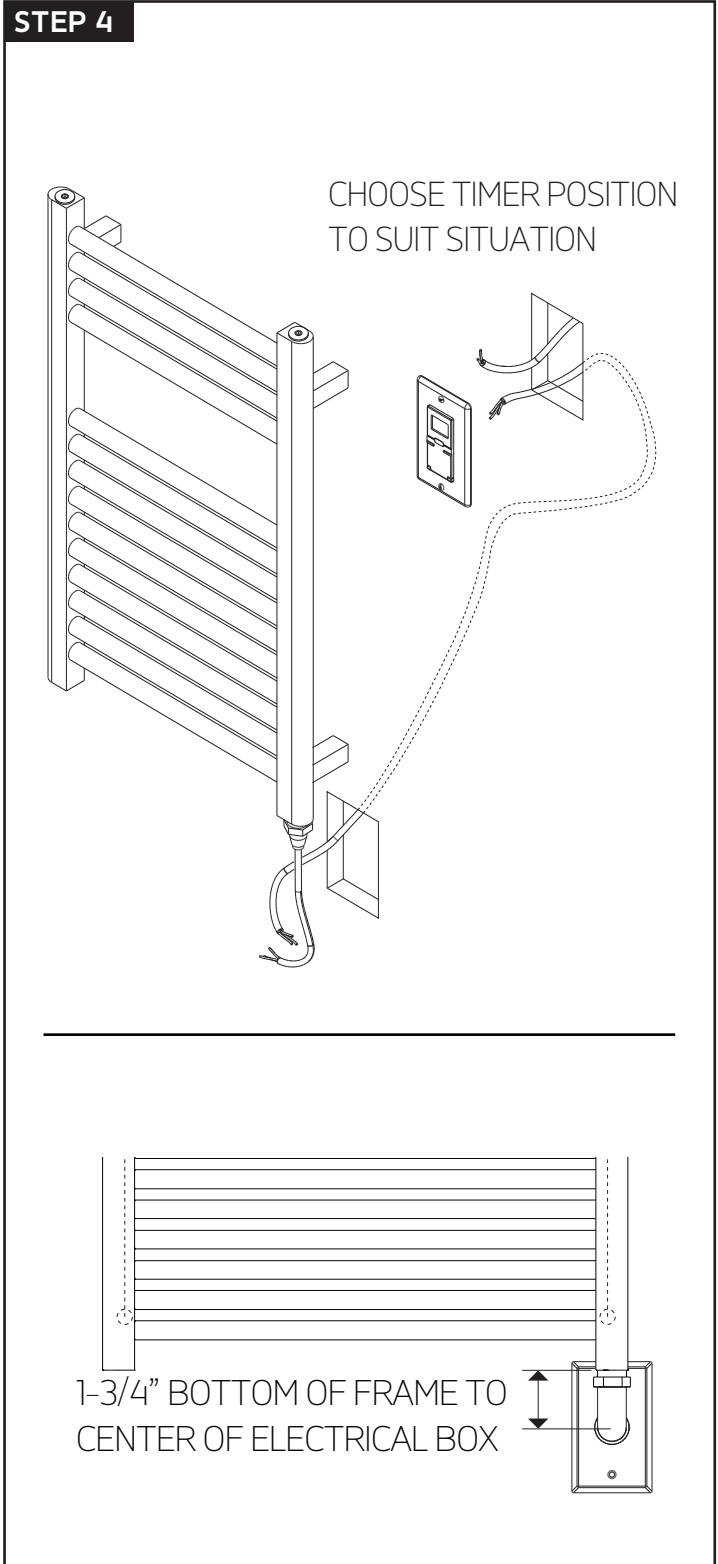

INSTALLATION STEPS

STEP 3

STEP 4