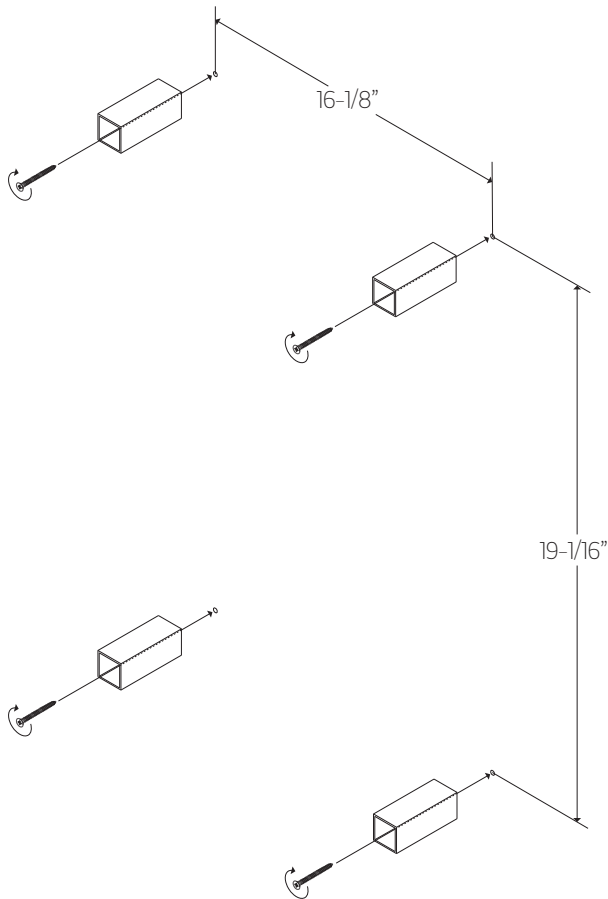

PRODUCT DIMENSIONS

denby towel warmer,
hardwired

artos[®]

M06845W

denby towel warmer,
hardwired

STEP 1

*DIMENSIONS ARE APPROXIMATE FOR
BLOCKING PURPOSES, PLEASE MEASURE UNIT

STEP 2

WE RECOMMEND THAT AT LEAST
2 OF THE WALL BRACKETS ARE
SECURED INTO A STUD OR BACKER

INSTALLATION STEPS

STEP 3

STEP 4

artos[®]

M06845W

denby towel warmer,
hardwired

INSTALLATION STEPS

STEP 5

STEP 6

artos[®]

M06845W

denby towel warmer,
hardwired

PARTS BREAKDOWN

- ① **WALL BRACKET(4)** M06845W XP1
- ② **BRACKET SET SCREW(4)** M06845W XP2
- ③ **BRACKET SCREW(4)** M06845W XP3
- ④ **BLANKING CAP(3)** M06845W XP4
- ⑤ **WIRE NUTS(3)** M06845W XP5
- ⑥ **TIMER** M06845W XP6
- ⑦ **TIMER SCREWS(2)** M06845W XP7
- ⑧ **TOWEL WARMER** M06845W XP8
- ⑨ **ELBOW SECURING SLEEVE** M06845W XP9