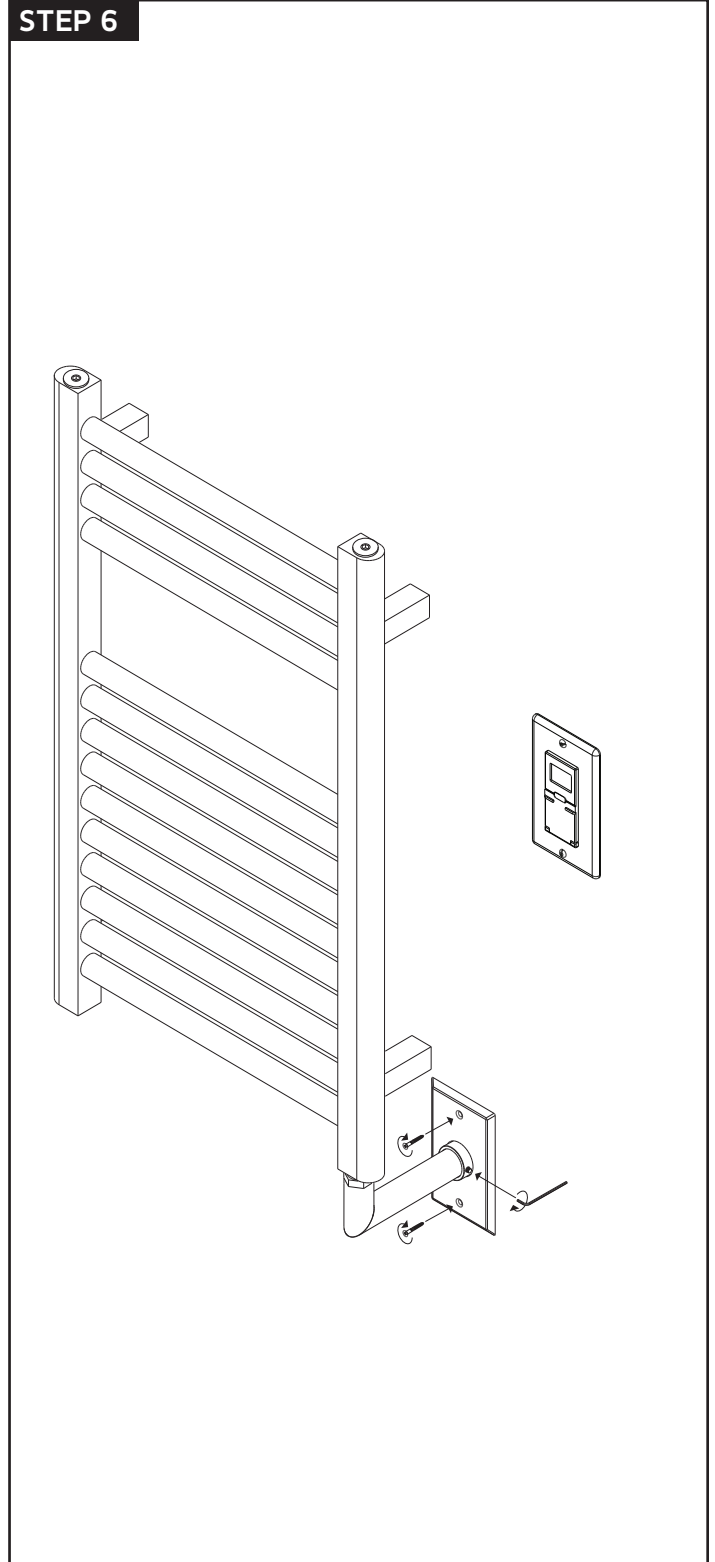

WE RECOMMEND THAT AT LEAST
2 OF THE WALL BRACKETS ARE
SECURED INTO A STUD OR BACKER

INSTALLATION STEPS

STEP 3

STEP 4

artos[®]

M06845W

denby towel warmer,
hardwired

INSTALLATION STEPS

STEP 5

STEP 6

artos[®]

M06845W

denby towel warmer,
hardwired

PARTS BREAKDOWN

- ① **WALL BRACKET(4)** M06845W XP1
- ② **BRACKET SET SCREW(4)** M06845W XP2
- ③ **BRACKET SCREW(4)** M06845W XP3
- ④ **BLANKING CAP(3)** M06845W XP4
- ⑤ **WIRE NUTS(3)** M06845W XP5
- ⑥ **TIMER** M06845W XP6
- ⑦ **TIMER SCREWS(2)** M06845W XP7
- ⑧ **TOWEL WARMER** M06845W XP8
- ⑨ **ELBOW SECURING SLEEVE** M06845W XP9